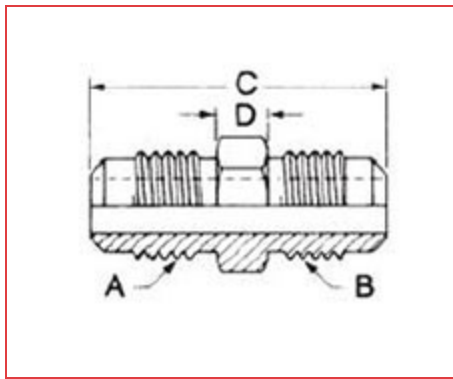

ITEM # A 00326, 45° FLARE FITTINGS - CONNECTORS - UNION- FLARE TO FLARE

[Specifications](#) | [Dimensions](#) | [Packaging](#)

Specifications

Universal Category Code	U2-5
Connection Size	5/16 in
End Type	Flare
Second Connection Size	5/16 in
Second End Type	Flare
MAP	48 bar 700 psi
Weight	0.050 lb

Dimensions

A	5/16 in
B	5/16 in
C	1.34 in
D	0.22 in
HEX	1/2 in

Packaging

Box (Qty)	25
------------------	----